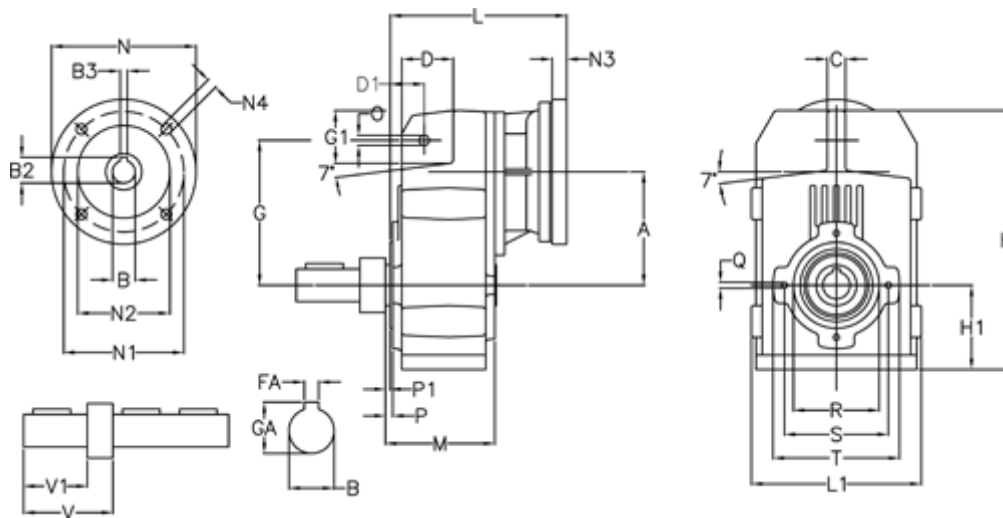

Article number: 29560202381230

Description: Shaft mounted gear
A252R-23,8-P80B5

Measures

| | | | |
|------------|-----------|-------------|------------|
| A = 128.75 | FA = 10 | M = 135.5 | Q = M10x14 |
| B = 35 | G = 162 | N = 200 | R = 110 |
| B1 = 19 | G1 = 58.0 | N1 = 165 | S = 130 |
| B2 = 21.8 | GA = 38.0 | N2 = 130 | T = 150 |
| B3 = 6 | H = 290.5 | N4 = M10x20 | V = 93.0 |
| C = 20 | H1 = 93.5 | O = 13 | V1 = 60 |
| D = 57.0 | L = 232.5 | P = 6.0 | |
| D1 = 43.5 | L1 = 188 | P1 = 3.5 | |